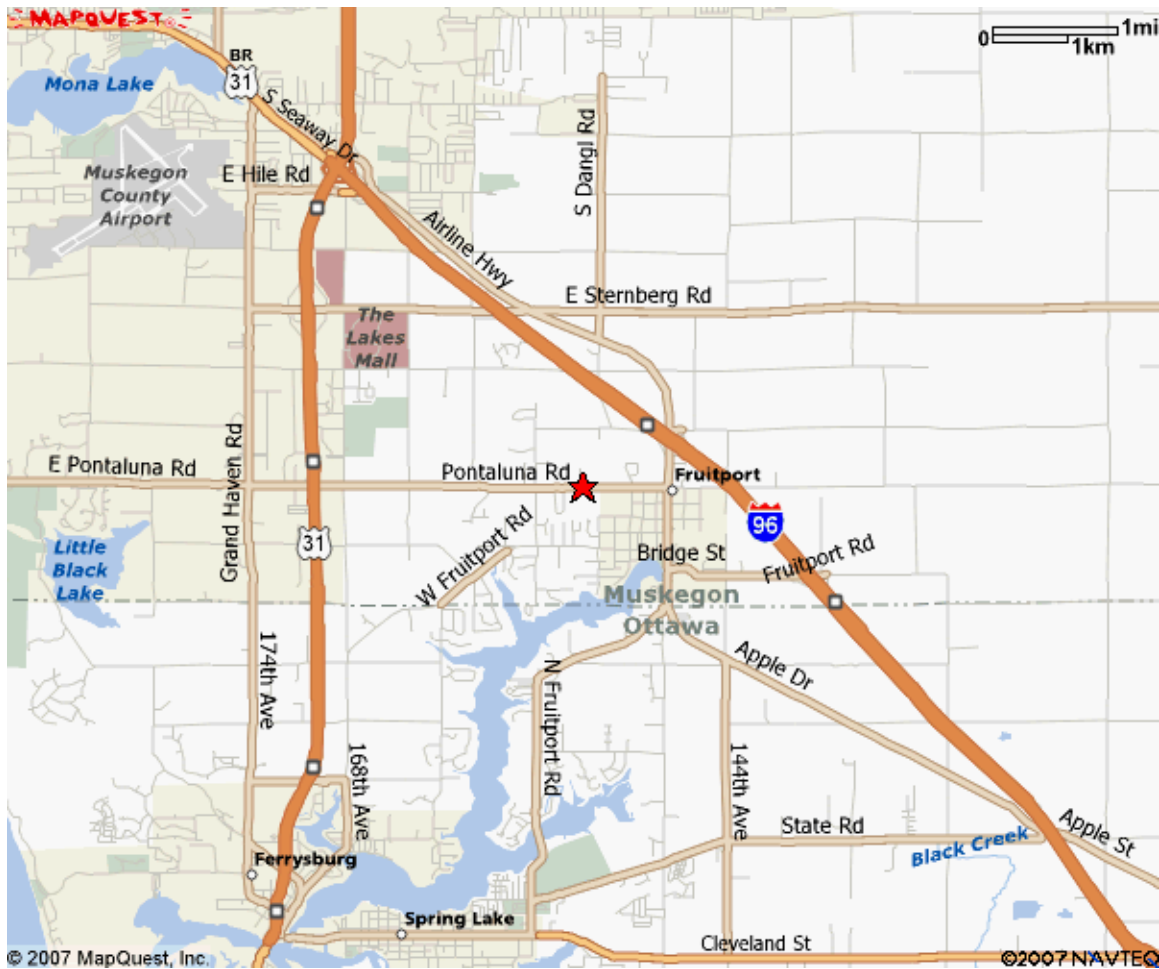

Royal Corvettes of Western Michigan to 1824 Channel Rd. Norton Shores, MI 49441

**Deadline for early entry is May 1<sup>ST</sup> 2012**

# *Driving directions to Fruitport Middle School*

3113 E Pontaluna Road  
Muskegon, MI